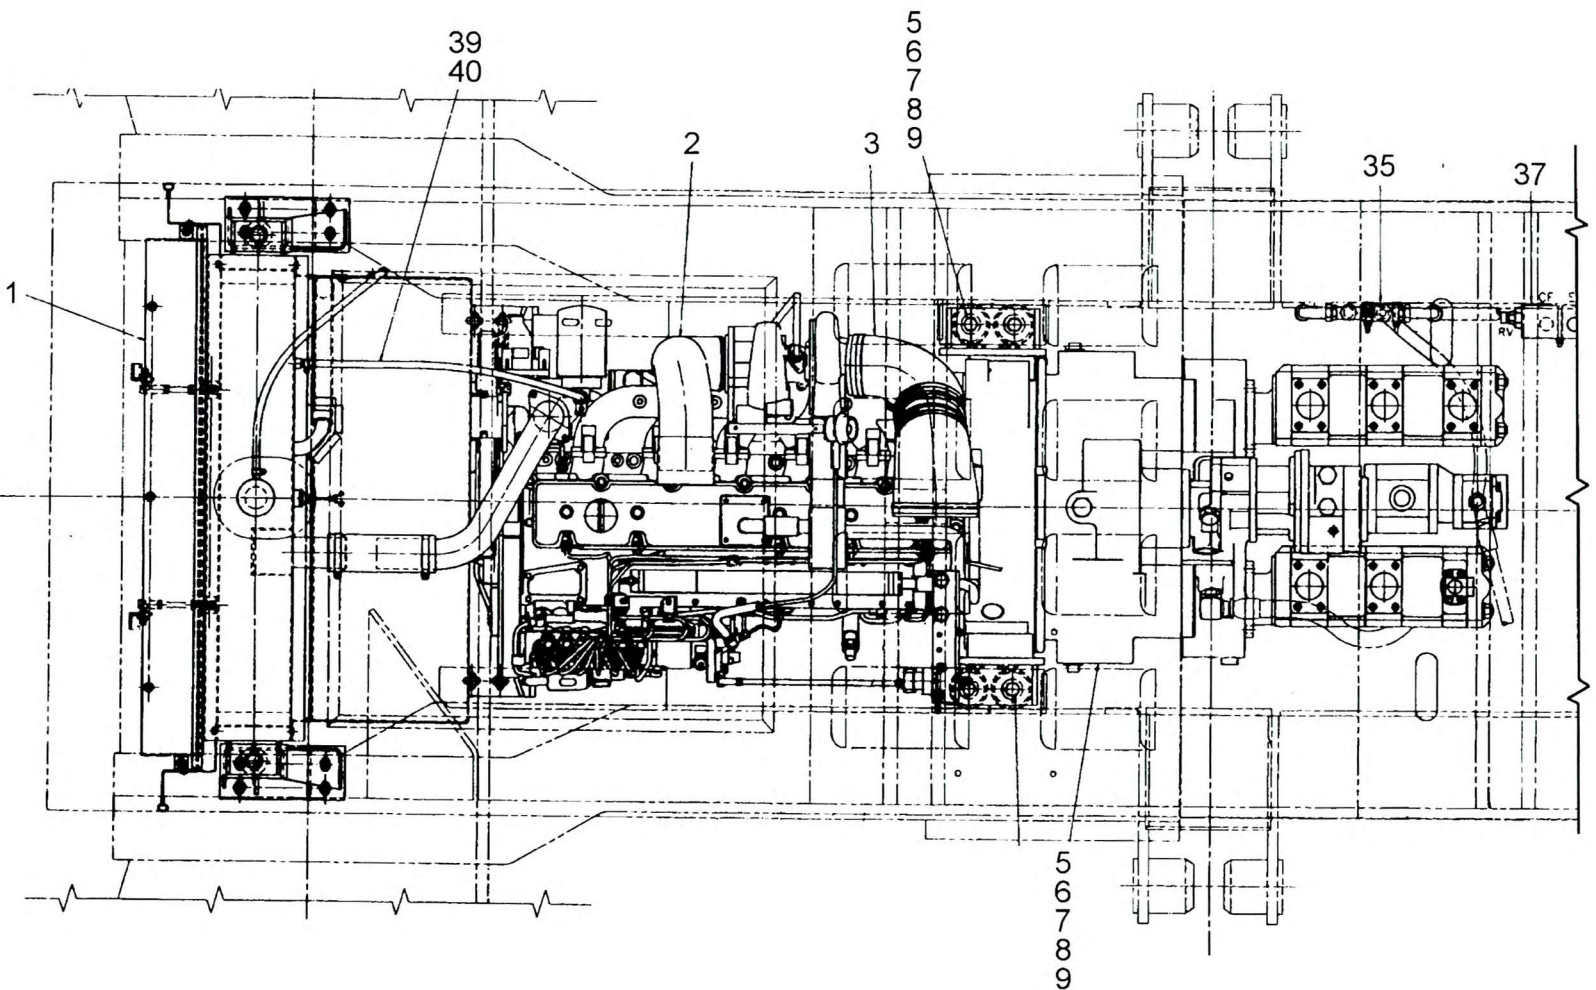

STUD LOCATION

VIEW B - B

AUX VIEW OF
FUEL TANK

Manitowoc Crane Group

2192800709

(SHEET 3 OF 5)

Page 640

Manitowoc Crane Group